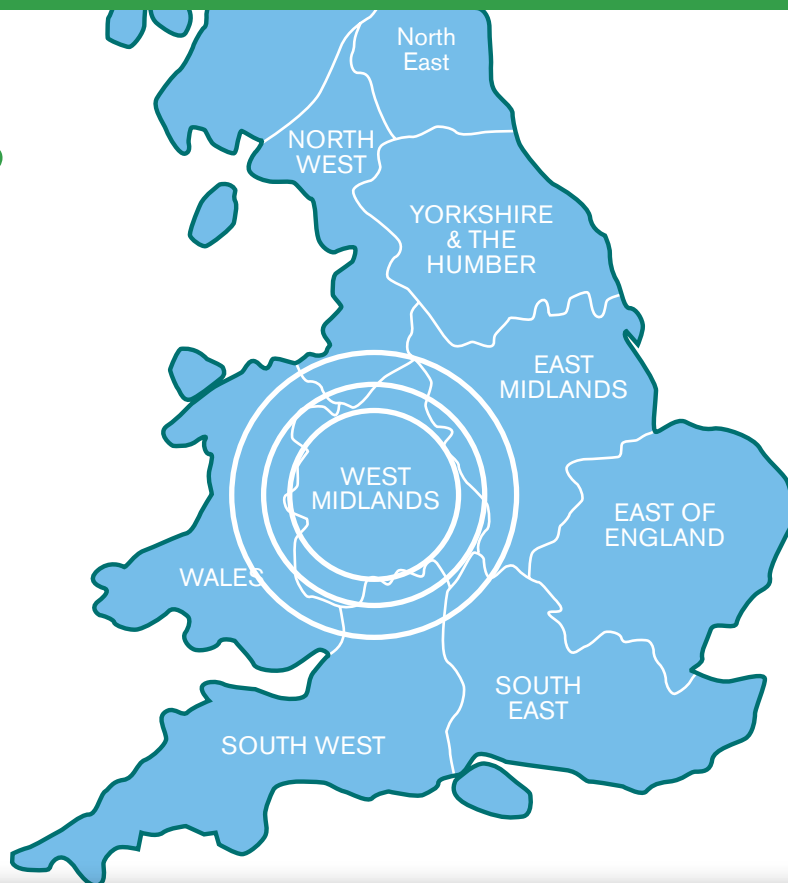

Where is the service available?

Our network is live in many parts of the West Midlands. Please see below to see if our wireless broadband is available in your area. Initially we are covering post codes which previously could not get broadband in Powys, Shropshire, Cheshire, Staffordshire, Warwickshire, Hereford and Worcester.

Access Broadband - Coverage Postcodes

Our network is available throughout the West Midlands, in Cheshire, Hereford, Powys, Shropshire, Staffordshire, Worcester and Warwickshire...

Cheshire:

SY13 4HL, SY13 4HP,
SY13 4HT, SY13 4HW,
SY13 4HY, SY13 4HZ,
SY13 4JA, SY13 4JB,
SY13 4JD

Hereford & Worcester:

WR11 8PH, WR11 8QG,
WR11 8QH, WR11 8QJ,
HR2 9AT, HR2 7ZG,
HR2 9BH, HR2 9BJ,
HR2 9BL, HR2 9BN,
HR2 9BW, HR2 9RD,
HR2 9SD, HR2 9SL,
HR3 5ST, HR3 5SU,
HR3 5SX, HR3 5TG,
HR3 6AE, HR3 6AF,

HR3 6BA, HR6 9NJ,
HR6 9NL

Warwickshire:

CV9 2BD, CV10 0QU,
CV10 0QX, CV9 2JS,
CV37 8AS, CV37 8LL,
CV37 8XE, CV37 8XF

Powys:

SY22 6SQ, LD8 2HS
LD8 2HR, LD8 2HN
LD8 2HW

Shropshire:

SY7 9BQ, SY7 9DP,
SY7 9DX, SY7 9DY,
SY7 0BU, SY7 0DT
SY7 0DY, SY7 0DZ

SY7 0EB,
SY7 8LU, SY7 8PG,
SY7 8PL, SY7 8PN,
SY8 3DX, SY7 8PW,
SY7 8QS, SY7 8QU,
SY7 8QX, SY7 8QY,
SY8 3DX, SY9 5LZ,
SY9 5NA, SY9 5NB,
SY10 8ES, SY10 7BD,
SY10 7BQ, SY10 7BW,
SY11 3HJ, SY11 3HR,
SY11 4NP, SY11 4NT,
SY11 4NU, SY11 4PD,
SY12 9JA, TF13 6LG,
TF13 6LS, TF13 6LW,
TF6 6DY, TF6 6ED,
TF6 6EE, TF6 6EF

TF6 6EG, TF6 6EQ
WV15 6ES.

Staffordshire:

DE13 8TJ, DE13 9PA,
DE13 9PJ, DE13 9PU,
DE13 9QT, DE13 9RD
DE13 9RE, DE13 9RH,
DE13 9RG, DE13 9RU,
DE13 9RS, DE13 9RT,
DE13 9RX, DE13 9SH,
DE15 0ES, DE15 0PD,
DY7 5LF, ST14 8PF,
ST14 8LB, ST14 8PH,
ST14 8PQ, ST14 8RF,
ST15 8SL, ST15 8TG

More Coming Soon.