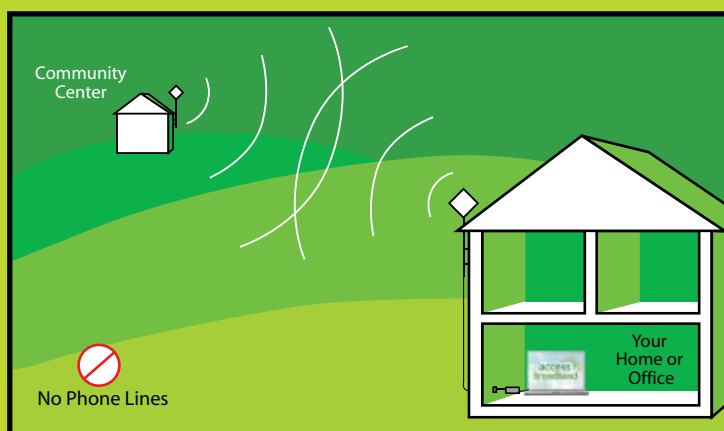

In fact wireless broadband is often called wireless ADSL. It offers a reliable, high speed, always on internet connection. We use radio technology ie radio waves rather than copper wires to connect your home. With wireless broadband you don't need a BT phone line to get broadband.

How does wireless broadband work?

This diagram shows how wireless broadband works. Access Broadband has a high speed internet connection in each of the areas we serve. We connect your home to our the internet using radio waves. This is similar to how you currently get television, radio or mobile phone reception.

Each community has a centrally located wireless access site. Each access site has a small wireless radio transmitter, often on the roof. This transmitter beams our wireless broadband signal to near by homes and businesses a range of approximately 5 miles. Our transmission sites are often located in taller buildings, often community halls, pubs or barns.

To receive wireless broadband - we attach a small wireless receiver to your chimney or gable end. This receiver is a small low power radio unit which enables a radio connection to occur. It is over this radio connection that we deliver your broadband. The wattage or strength of the radio is considerably lower than that of a mobile phone. Please visit <http://www.accessbb.co.uk/whatis/health_safety.html> for additional information about Health and Safety.